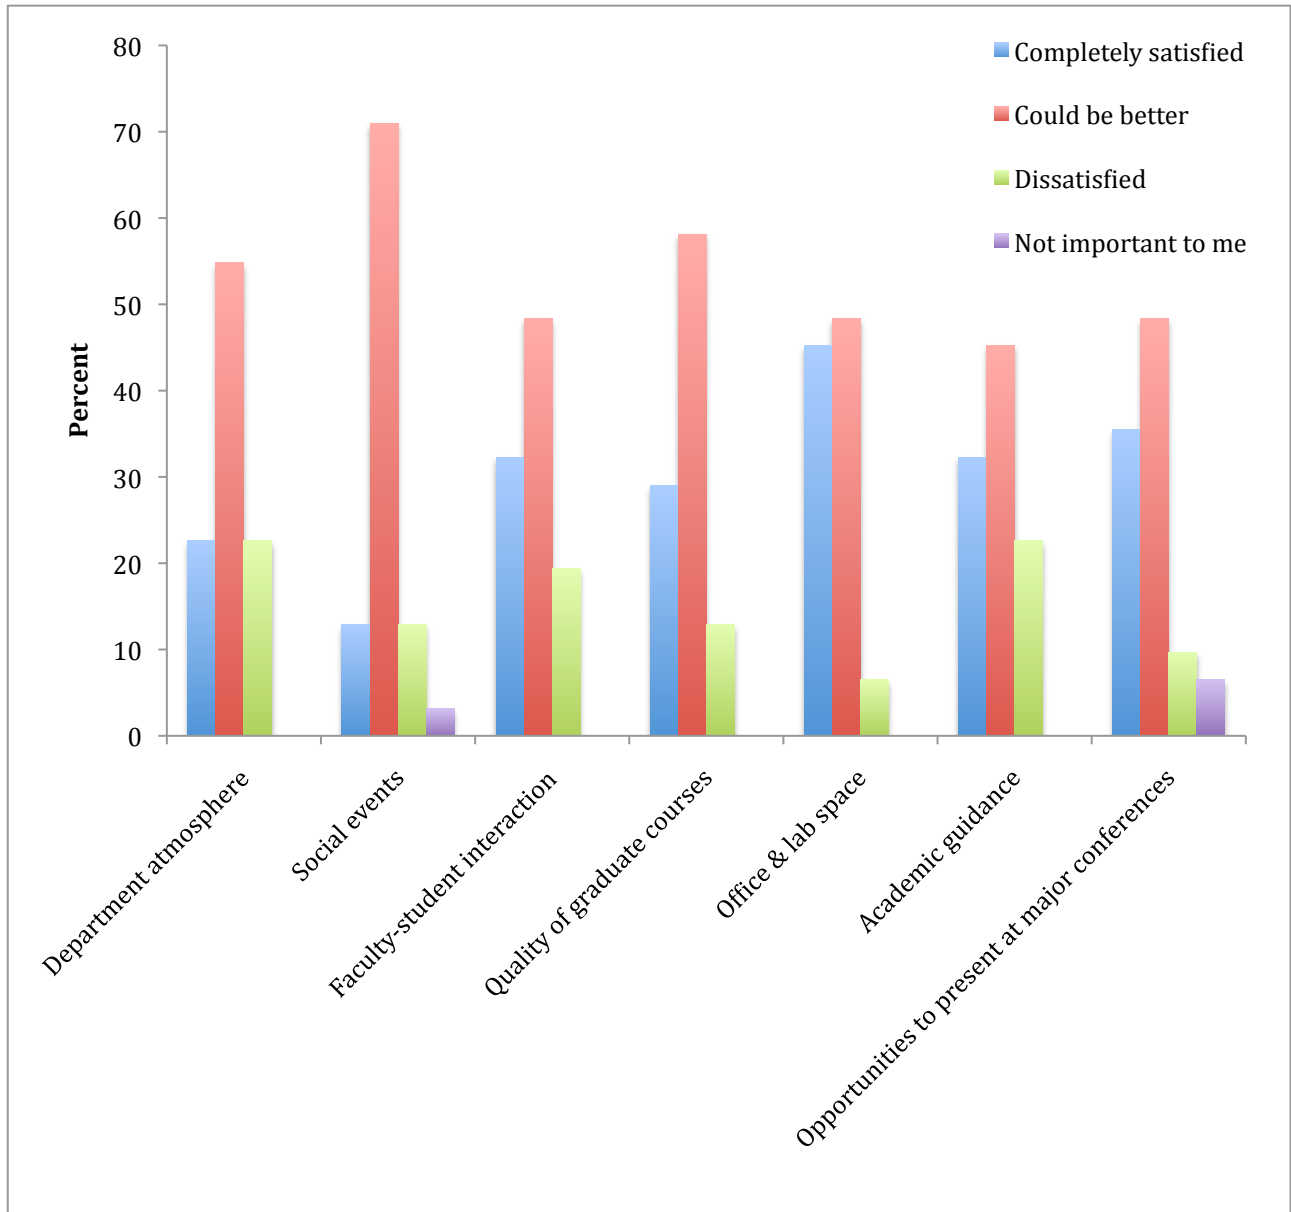

MEAS Grad Student Survey

RESULTS – November 8, 2009

Respondent Demographics

- 32 total respondents
- Degree Program
 - 53% M.S.
 - 47% Ph.D.
- Discipline
 - 28% Marine Science
 - 22% Earth Science
 - 50% Atmospheric Science
- Year of Program
 - 45% 1st year
 - 26% 2nd year
 - 13% 3rd year
 - 6% 4th year
 - 10% 5th year +

Question: How satisfied are you with the following aspects of graduate life?

Question: How important to you are the following functions of a graduate student association?

Interest in possible GSA initiatives: